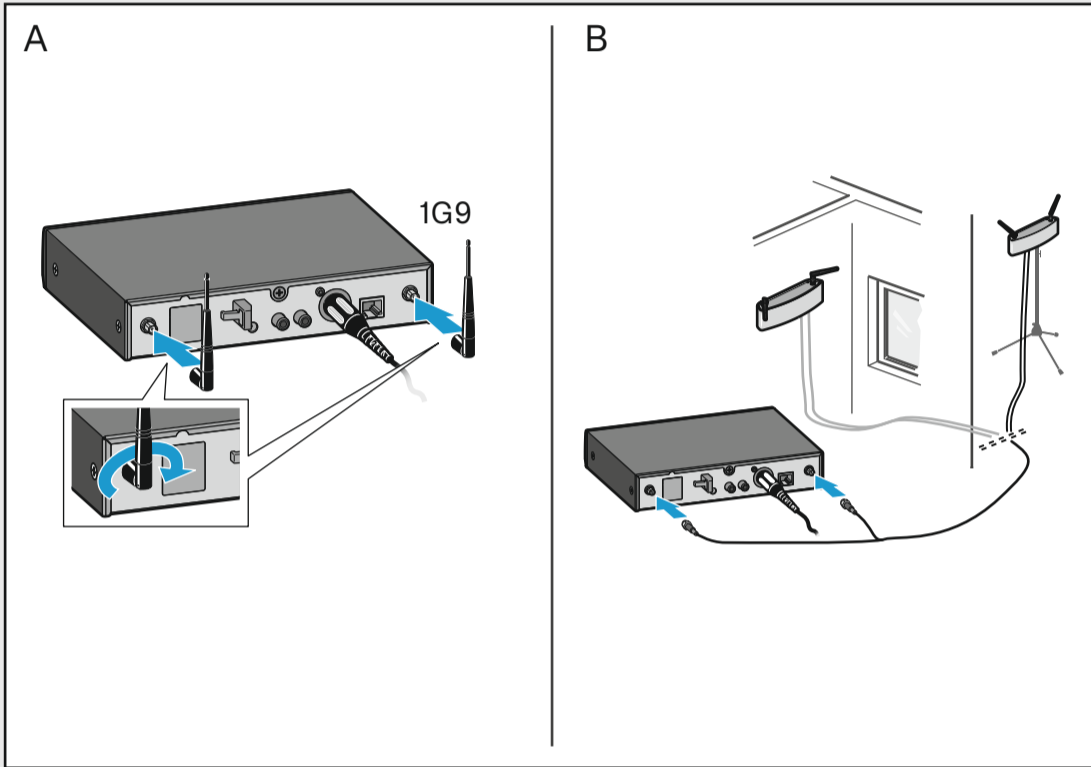

Battery

OR

0:30h	25%	1:00h
1:00h	50%	2:00h
1:30h	75%	3:00h
3:00h	100%	4:30h

Setup

SHORT = ON
3 s = OFF

OR

Paired

Menu