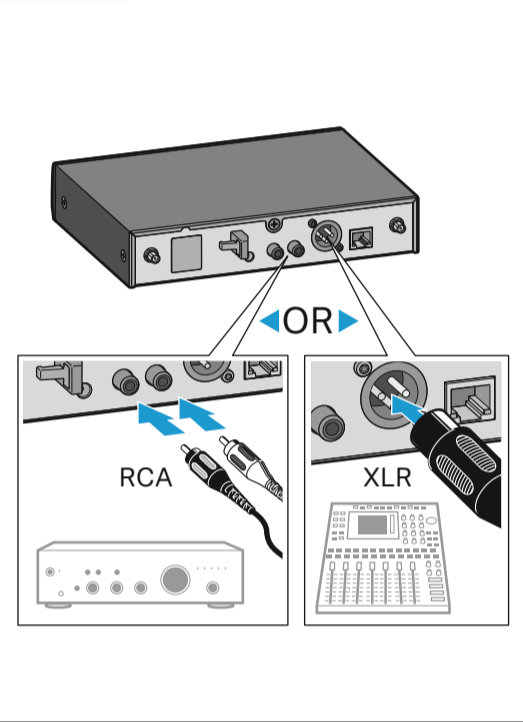

Battery

OR

0:30h	25%	1:00h
1:00h	50%	2:00h
1:30h	75%	3:00h
3:00h	100%	4:30h

Setup

SHORT = ON
3 s = OFF

OR

Paired

Menu