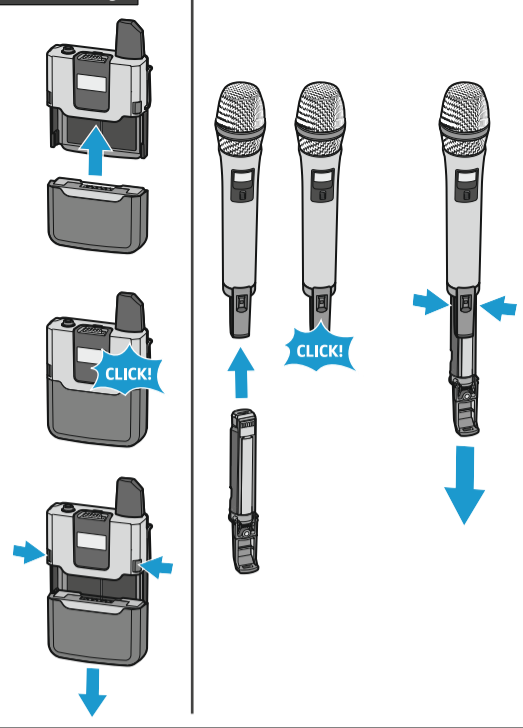

Battery

OR

0:30h	25%	1:00h
1:00h	50%	2:00h
1:30h	75%	3:00h
3:00h	100%	4:30h

Setup

SHORT = ON
3 s = OFF

OR

Paired

Menu